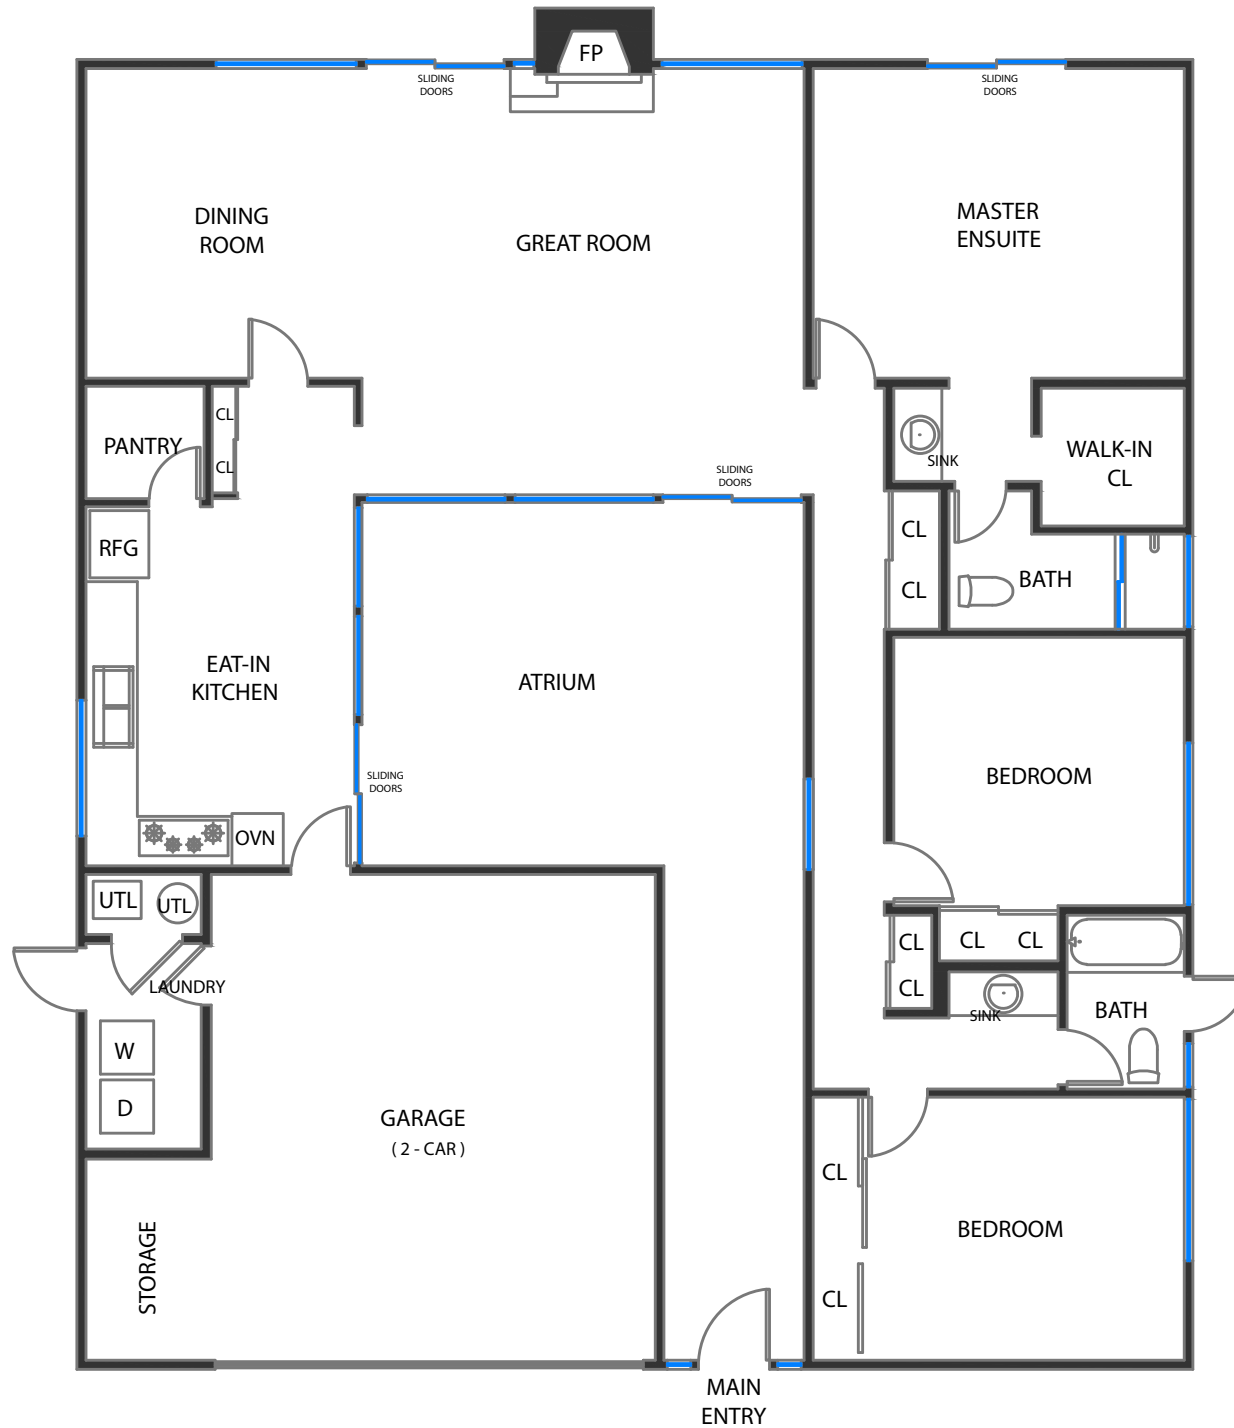

# 8050 SHAY DRIVE

OAKLAND, CALIFORNIA

RENDERING BY OPEN HOMES PHOTOGRAPHY  
ALL MEASUREMENTS ARE APPROXIMATE. WHILE DEEMED RELIABLE, NO INFORMATION  
ON THESE FLOOR PLANS SHOULD BE RELIED UPON WITHOUT INDEPENDENT VERIFICATION.